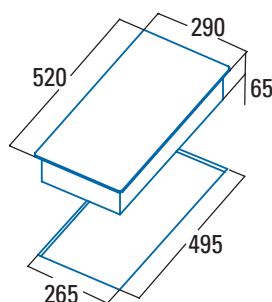

ISB 3102 BK

Cod. **08003405** EAN **8422248109314**

2 cooking areas:

Front: 1 area **with Booster function** of $\varnothing 180\text{mm}$ of 1.2kW (max. 1.5kW)

Rear: 1 area **with Booster function** of $\varnothing 200\text{mm}$ of 2kW (max. 2,3kW)

30 cm wide

Total power 3.5kW

Code	08003405
EAN	8422248109314
Model	ISB 3102 BK
Type	Induction
Product fiche	
Cooking zones	2
Right front zone: Diameter (mm)	180
Right front zone: Power (kW)	1,2
Right front zone: Booster (kW)	1,5
Right front zone: Consumption (Wh/kg)	183,2
Right rear zone: Diameter (mm)	200
Right rear zone: Power (kW)	2
Right rear zone: Booster (kW)	2,3
Right rear zone: Consumption (Wh/kg)	180,2
Central front zone: Diameter (mm)	-
Central front zone: Power (kW)	-
Central front zone: Booster (kW)	-
Central front zone: Consumption (Wh/kg)	-
Central rear zone: Diameter (mm)	-
Central rear zone: Power (kW)	-
Central rear zone: Booster (kW)	-
Central rear zone: Consumption (Wh/kg)	-
Front left zone: Diameter (mm)	-
Front left zone: Power (kW)	-
Front left zone: Booster (kW)	-
Front left zone: Consumption (Wh/kg)	-
Left rear zone: Diameter (mm)	-
Left rear zone: Power (kW)	-
Left rear zone: Booster (kW)	-
Left rear zone: Consumption (Wh/kg)	-
Energy consumption of the hob (Wh/kg)	182,2
Dimensions	
Product width (mm)	290
Product depth (mm)	520
Product height (mm)	65
Built-in height (mm)	265
Built-in depth (mm)	495
Ventilation slot (mm)	5
Fixing system	Quick-Fix System
Finishing	
Colour	Black
Aesthetic	Rounded
Control	
Control type	Slider
Power selection (+/-)	Centralized
Power levels	9 + Booster
Timer	Yes
Countdown alarm	Yes
Power management	No
Security	
Safety lock	Yes
Residual heat indicator	Yes
Automatic pan detection	Yes
Automatic safety switch-off	Yes
Protection against liquid spillage	Yes
Electrical connection	
Nominal voltage (V)	220-240
Mains frequency (Hz)	50-60
Max Product power (kW)	3,5